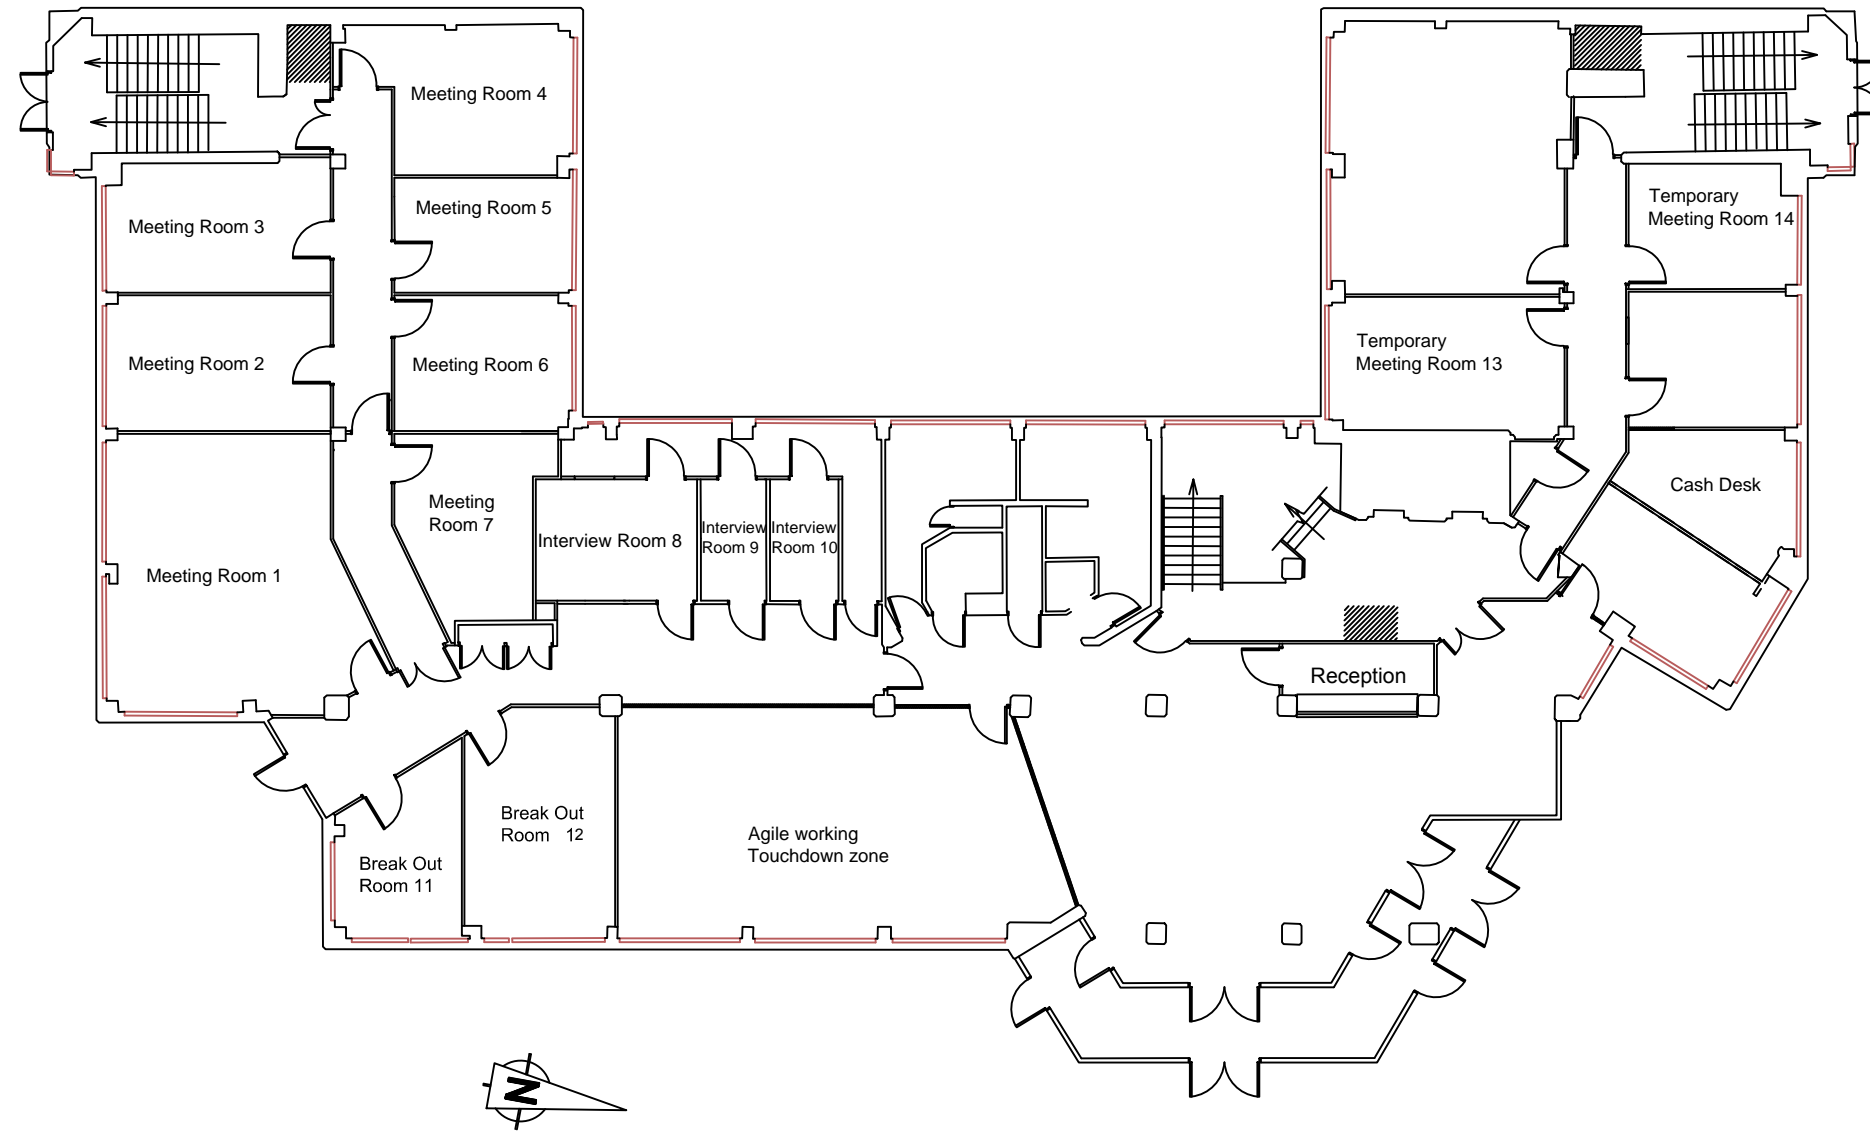

Ty Elwyn Ground Floor Meeting Room Layout

**TY ELWYN
GROUND FLOOR**

This map is reproduced from Ordnance Survey material with the permission of Ordnance Survey on behalf of the Controller of Her Majesty's Stationary Office. Crown Copyright. Unauthorised reproduction infringes Crown Copyright and may lead to prosecution or civil proceedings.
Carmarthenshire County Council LA09007L
Mae'r map hwn yn seiliedig ar ddeunydd Ordnance Survey gyda chandiatad yr Ordnance Survey ar ran Rheolwr Llyfrfa El Mawrhydi. Hawlfraint y Goron Mae atgynhyrchu heb ganiatad yn torri Hawlfraint y Goron a gall hyn arwain at erlyniad new achos sifil. Cyngor Sir Caerfyrddin Enw'r cyfranogwr LA09007L.

Made By CCC	Scale 1:200	Date 04/07/2016	
----------------	----------------	--------------------	--